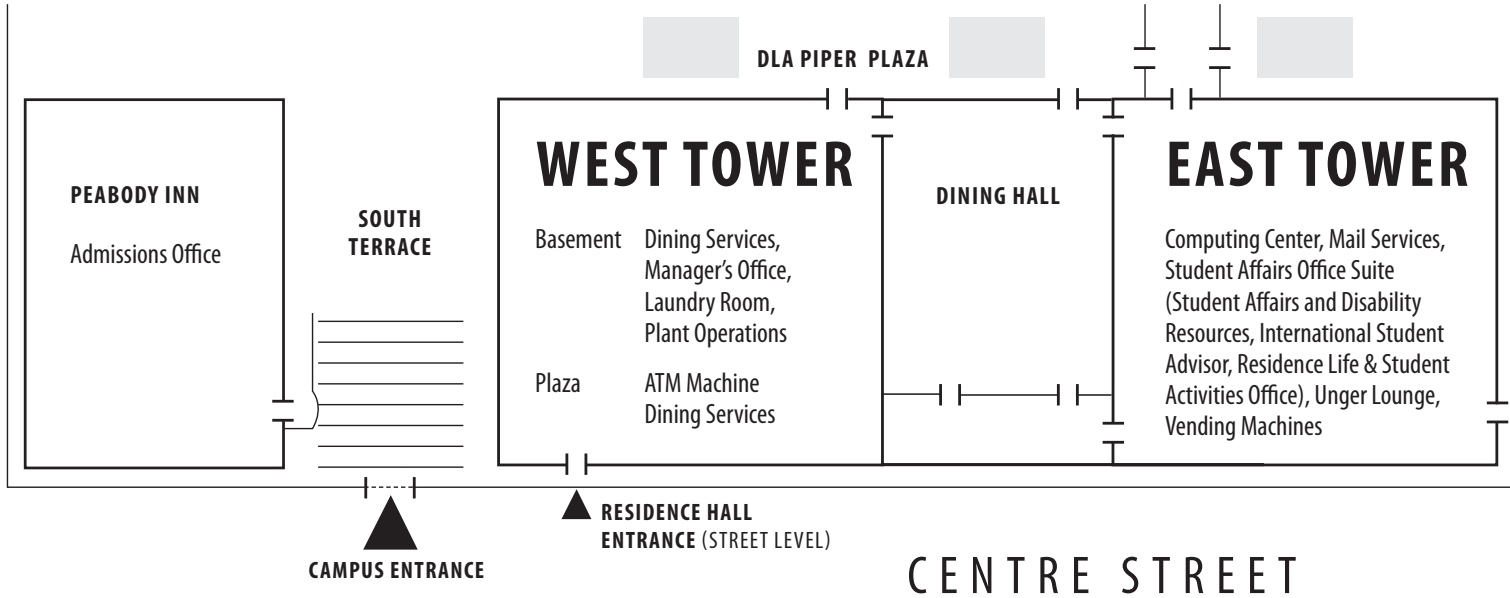

COTTAGE

Basement	OASIS, Creative Access
1st floor	Wellness Center
2nd floor	Learning Center

GRAND ARCADE

Bank of America Mews Gallery, Box Office, Rouse Visitor Center

LEAKIN HALL

21 East Mt. Vernon Place

Basement	Dance Department Offices, Dance Studios, Recording Studio
Plaza	Business Office/Cashier, Career Counseling and Placement Office, Dance Studio, Fitness Room, Financial Aid, Goodwin Recital Hall, Friedheim Library, Practice Rooms
1st Floor	Opera Department, Practice Rooms, Preparatory Offices
2nd Floor	Academic Affairs, Bank of America Lounge, Conservatory Dean's Office, Director's Office, Computer Lab, Jazz Studios, Practice Rooms, Conservatory Registrar

RESIDENCE HALLS

East Tower

Plaza	Computing Center, Mail Services, Student Affairs Office Suite (Student Affairs and Disability Resources, International Student Advisor, Residence Life & Student Activities Office), Unger Lounge, Vending Machines
-------	---

West Tower

Basement	Dining Services, Manager's Office, Laundry Room, Plant Operations, Information Technology Office
Plaza	ATM Machine, Dining Services

SCHAPIRO HOUSE

609 North Charles

Basement	Campus Security
1st Floor	Communications Office
2nd Floor	Faculty Studios
3rd Floor	Associate Dean of Development and Alumni Relations; Constituent Engagement and Alumni Relations Office
4th Floor	Development Office

Residence Hall and Centre Street

WASHINGTON PLACE SOUTH

- Basement Facilities Administration Office and Faculty Offices
- 1st Floor Human Resources
- 2nd Floor Administrative Services, Faculty Offices
- 3rd Floor Faculty Office