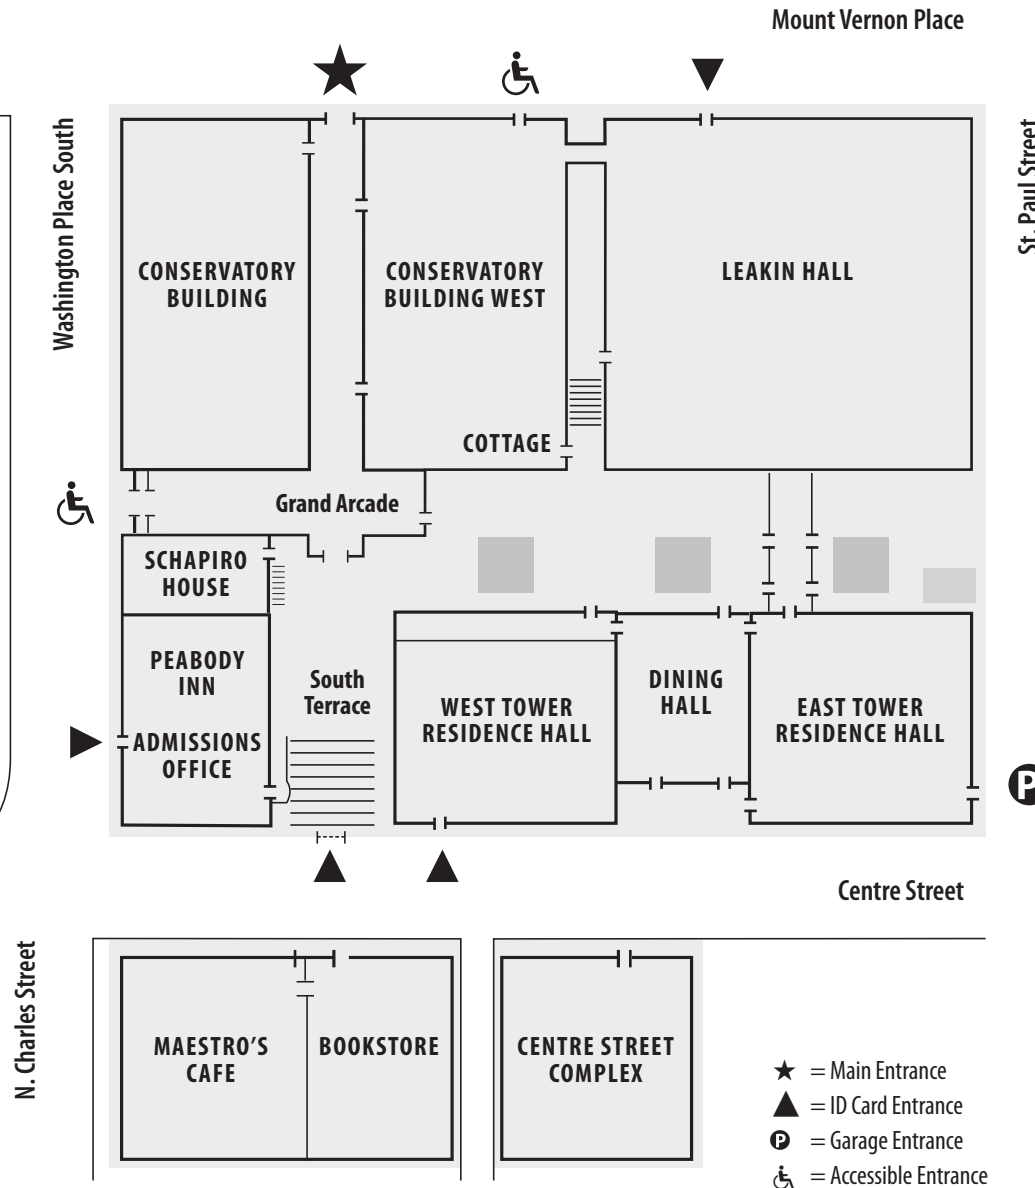

CONSERVATORY BUILDING WEST

Plaza	Conductors' Suite, East Hall
North Plaza	Cohen-Davison Family Theatre
Mezzanine	Concert Office, Ensemble Office, T. Rowe Price Ensemble Library
1st Floor	The George Peabody Library
2nd Floor	Recording Studio

COTTAGE

Basement	OASIS, Creative Access
1st floor	Wellness Center
2nd floor	Learning Center

GRAND ARCADE

Bank of America Mews Gallery, Box Office, Rouse Visitor Center

LEAKIN HALL

21 East Mt. Vernon Place

Basement	Dance Department Offices, Dance Studios, Recording Studio
Plaza	Business Office/Cashier, Career Counseling and Placement Office, Dance Studio, Fitness Room, Financial Aid, Goodwin Recital Hall, Friedheim Library, Practice Rooms
1st Floor	Opera Department, Practice Rooms, Preparatory Offices
2nd Floor	Academic Affairs, Bank of America Lounge, Conservatory Dean's Office, Director's Office, Computer Lab, Jazz Studios, Practice Rooms, Conservatory Registrar

RESIDENCE HALLS

East Tower

Plaza	Computing Center, Mail Services, Student Affairs Office Suite (Student Affairs and Disability Resources, International Student Advisor, Residence Life & Student Activities Office), Unger Lounge, Vending Machines
-------	---

West Tower

Basement	Dining Services, Manager's Office, Laundry Room, Plant Operations, Information Technology Office
Plaza	ATM Machine, Dining Services

SCHAPIRO HOUSE

609 North Charles

Basement	Campus Security
1st Floor	Communications Office
2nd Floor	Faculty Studios
3rd Floor	Associate Dean of Development and Alumni Relations; Constituent Engagement and Alumni Relations Office
4th Floor	Development Office