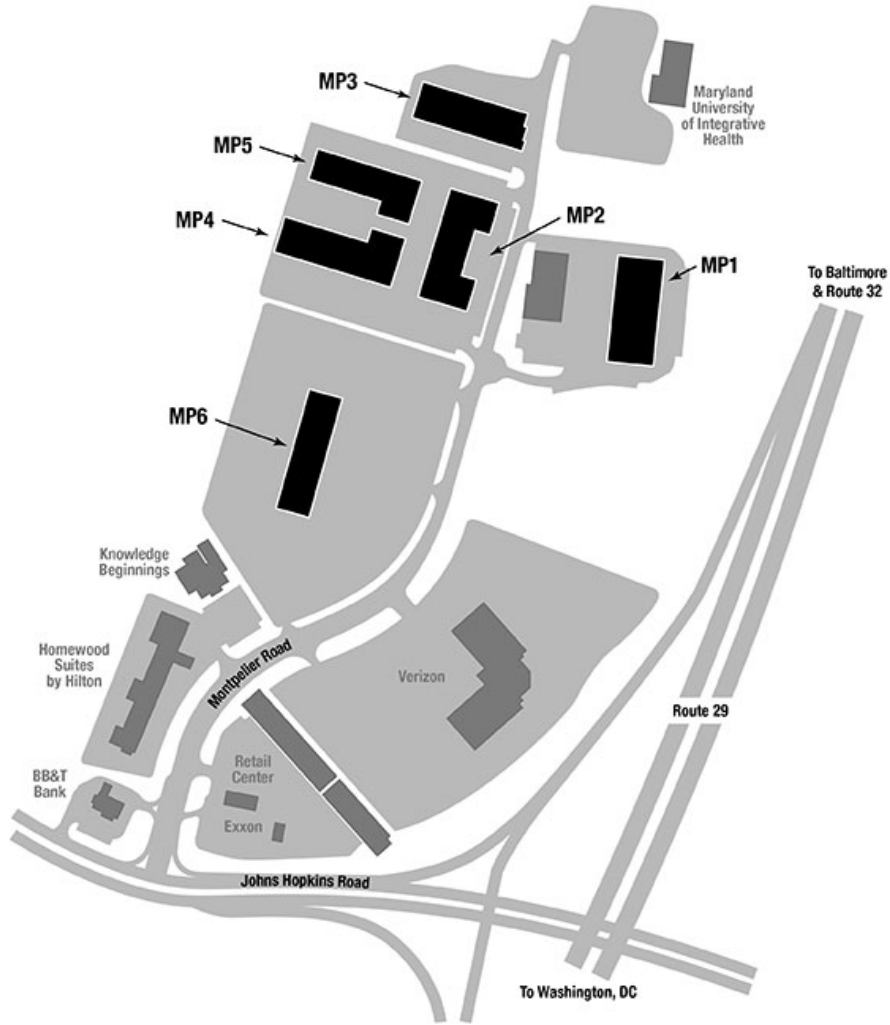

Home > About > Visitor Information > Map: APL Montpelier Campus

## Map: APL Montpelier Campus

- MP1: 7700 Montpelier Road**
- MP2: 7701 Montpelier Road**
- MP3: 7707 Montpelier Road**
- MP4: 7703 Montpelier Road**
- MP5: 7705 Montpelier Road**
- MP6: 7651 Montpelier Road**

- Organization
    - Senior Fellows
    - A Division of Johns Hopkins
- A Culture of Innovation
- History
- Visitor Information
  - Contact Information
  - Map and Directions
  - Campus Maps:
    - APL Main Campus
    - APL Montpelier Campus
    - APL South Campus
  - Lodging
  - Transportation
- Field Offices
- Technology Transfer
- Community Involvement